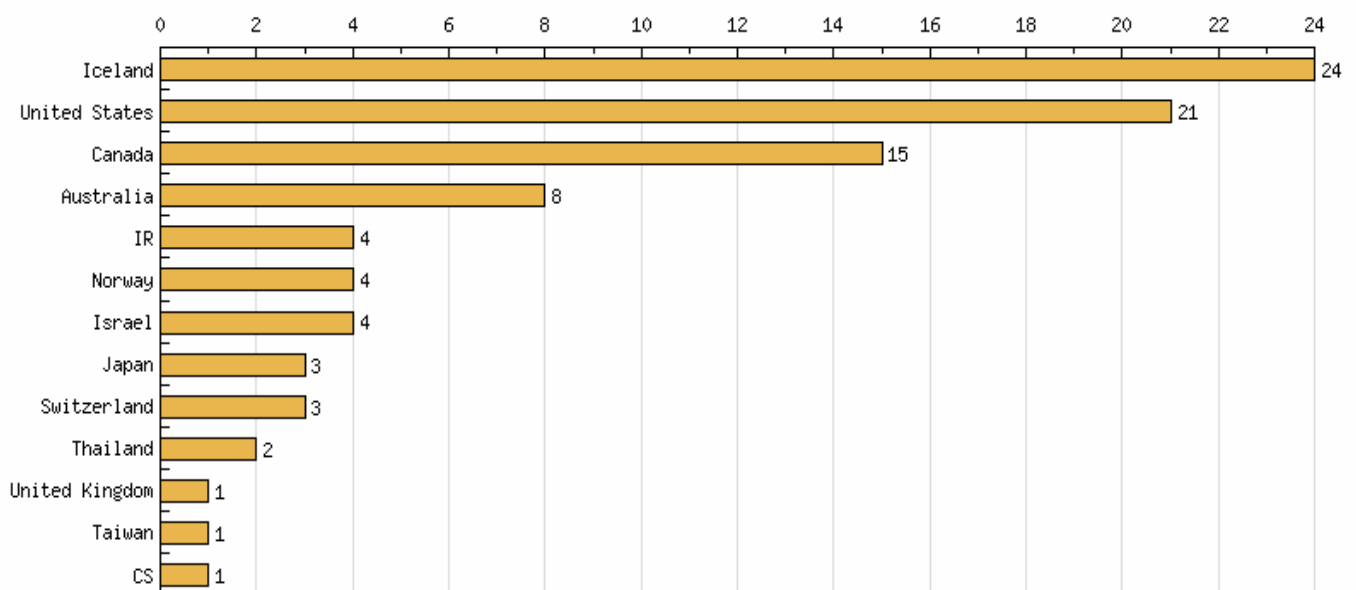

August 1- August 7, 2006

August 2- August 8, 2006

August 4- August 10

August 8-August 14, 2006

August 20-August 26, 2006

August 21- August 27, 2006

September 1- September 6, 2006

IR = Iran

September 2- September 8, 2006

September 10-September 16, 2006

September 12- September 18, 2006

September 15- September 21, 2006

September 17- September 23, 2006

October 1- October 6, 2006

October 2- October 8, 2006

October 3- October 9, 2006

October 4 – October 10, 2006

CS= Serbia and Montenegro

October 6 – October 12, 2006

November 1- November 7, 2006

November 2- November 9, 2006

November 22- November 29, 2006

December 2- December 9, 2006

December 12- December 18, 2006

December 13- December 20, 2006

SUMMARY OF 2006