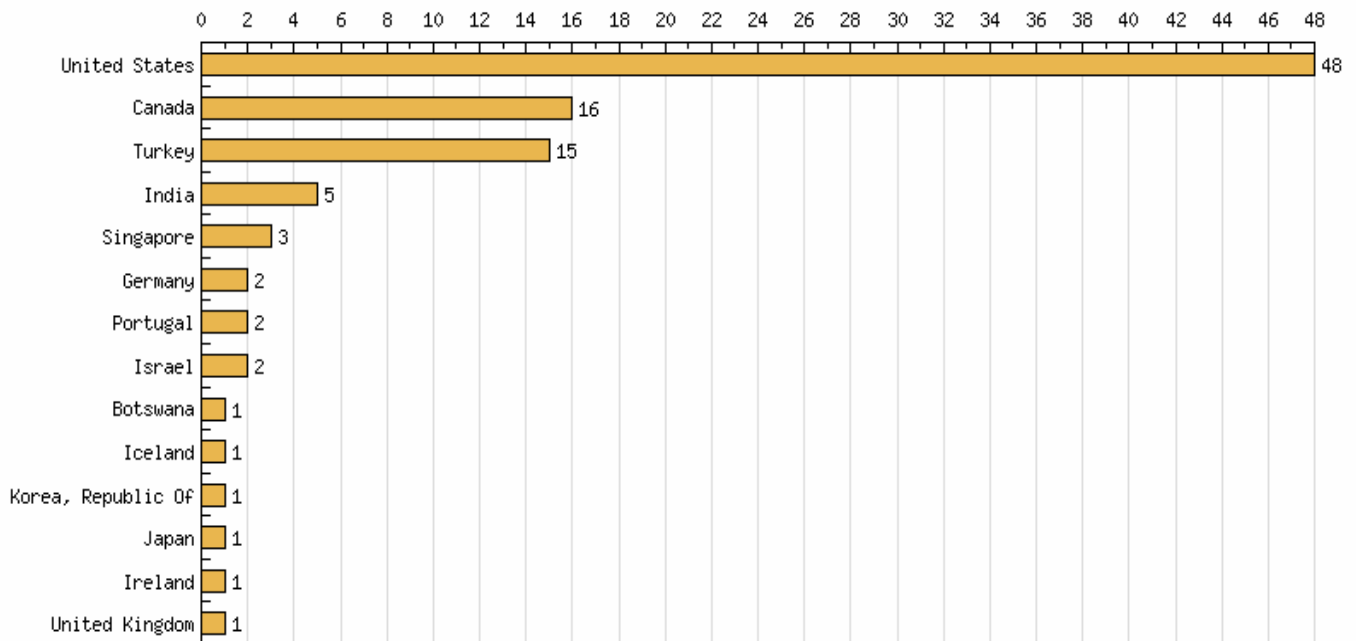

August 1- August 7, 2006

August 2- August 8, 2006

August 4- August 10

August 8-August 14, 2006

August 20-August 26, 2006

August 21- August 27, 2006

September 1- September 6, 2006

IR = Iran

September 2- September 8, 2006

September 10-September 16, 2006

September 12- September 18, 2006

September 15- September 21, 2006

September 17- September 23, 2006

October 1- October 6, 2006

October 2- October 8, 2006

October 3- October 9, 2006

October 4 – October 10, 2006

CS= Serbia and Montenegro

October 6 – October 12, 2006

November 1- November 7, 2006

November 2- November 9, 2006

November 22- November 29, 2006

December 2- December 9, 2006

December 12- December 18, 2006

December 13- December 20, 2006

SUMMARY OF 2006