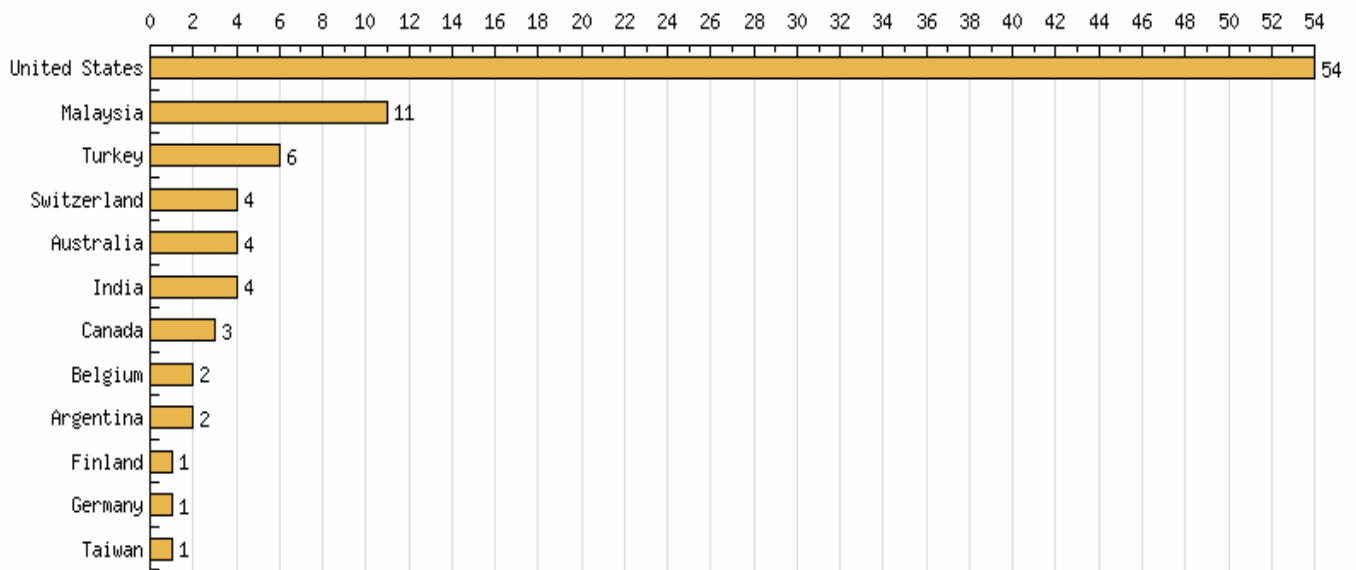

August 1- August 7, 2006

August 2- August 8, 2006

August 4- August 10

August 8-August 14, 2006

August 20-August 26, 2006

August 21- August 27, 2006

September 1- September 6, 2006

IR = Iran

September 2- September 8, 2006

September 10-September 16, 2006

September 12- September 18, 2006

September 15- September 21, 2006

September 17- September 23, 2006

October 1- October 6, 2006

October 2- October 8, 2006

October 3- October 9, 2006

October 4 – October 10, 2006

CS= Serbia and Montenegro

October 6 – October 12, 2006

November 1- November 7, 2006

November 2- November 9, 2006

November 22- November 29, 2006

December 2- December 9, 2006

December 12- December 18, 2006

December 13- December 20, 2006

SUMMARY OF 2006