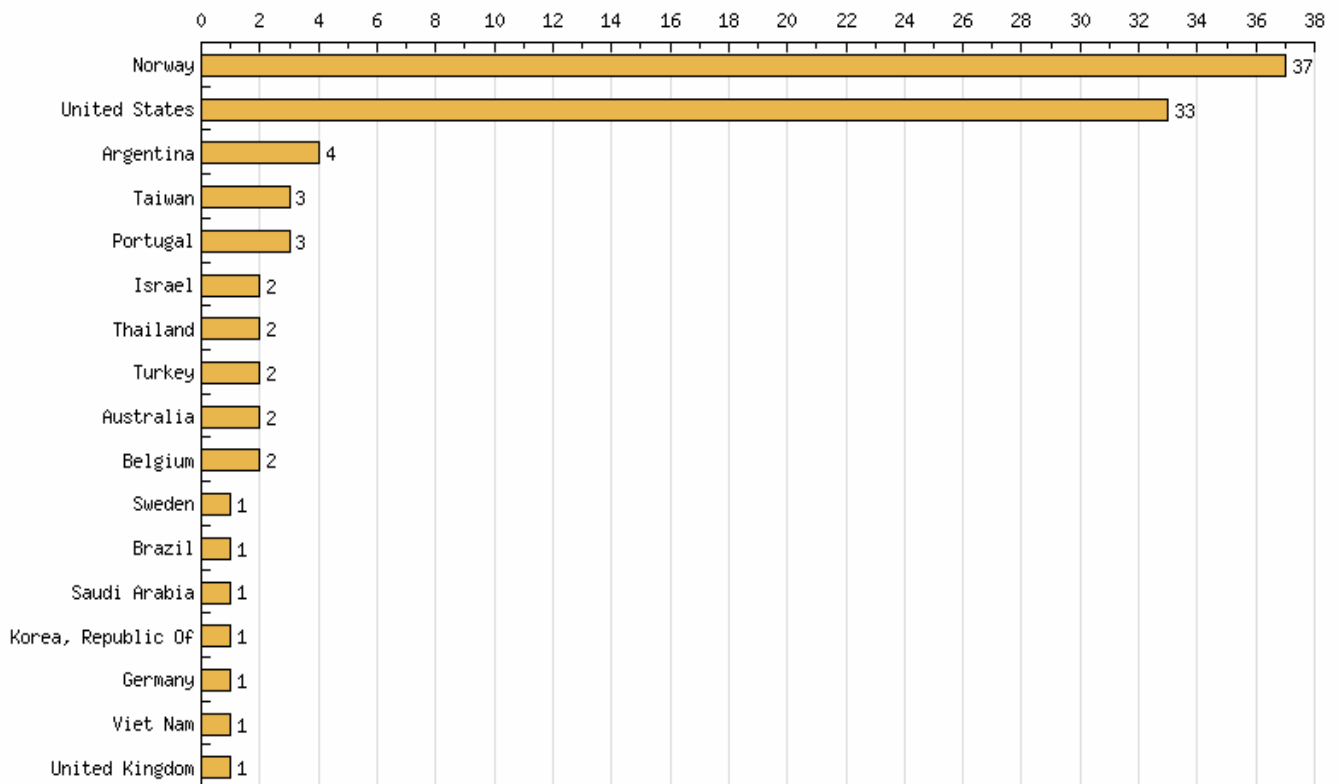

THE MONTANA MATHEMATICS ENTHUSIAST WORLDWIDE JOURNAL ACCESS STATISTICS

BAR GRAPHS BASED ON 100 PAGE LOADS FROM RANDOMLY SELECTED SEVEN DAY PERIODS FROM JUNE2006- DECEMBER 2006

May 28, 2006 – June 03, 2006

June 03, 2006 – June 9, 2006

June 06 – June 12, 2006

June 08 – June 14, 2006

June 09- June 15, 2006

June 10- June 16, 2006

July 1- July 7, 2006

July 4- July 10, 2006

July 5- July 11, 2006

August 1- August 7, 2006

August 2- August 8, 2006

August 4- August 10

August 8-August 14, 2006

August 20-August 26, 2006

August 21- August 27, 2006

September 1- September 6, 2006

IR = Iran

October 3- October 9, 2006

October 4 – October 10, 2006

CS= Serbia and Montenegro

October 6 – October 12, 2006

November 1- November 7, 2006

November 2- November 9, 2006

November 22- November 29, 2006

December 2- December 9, 2006