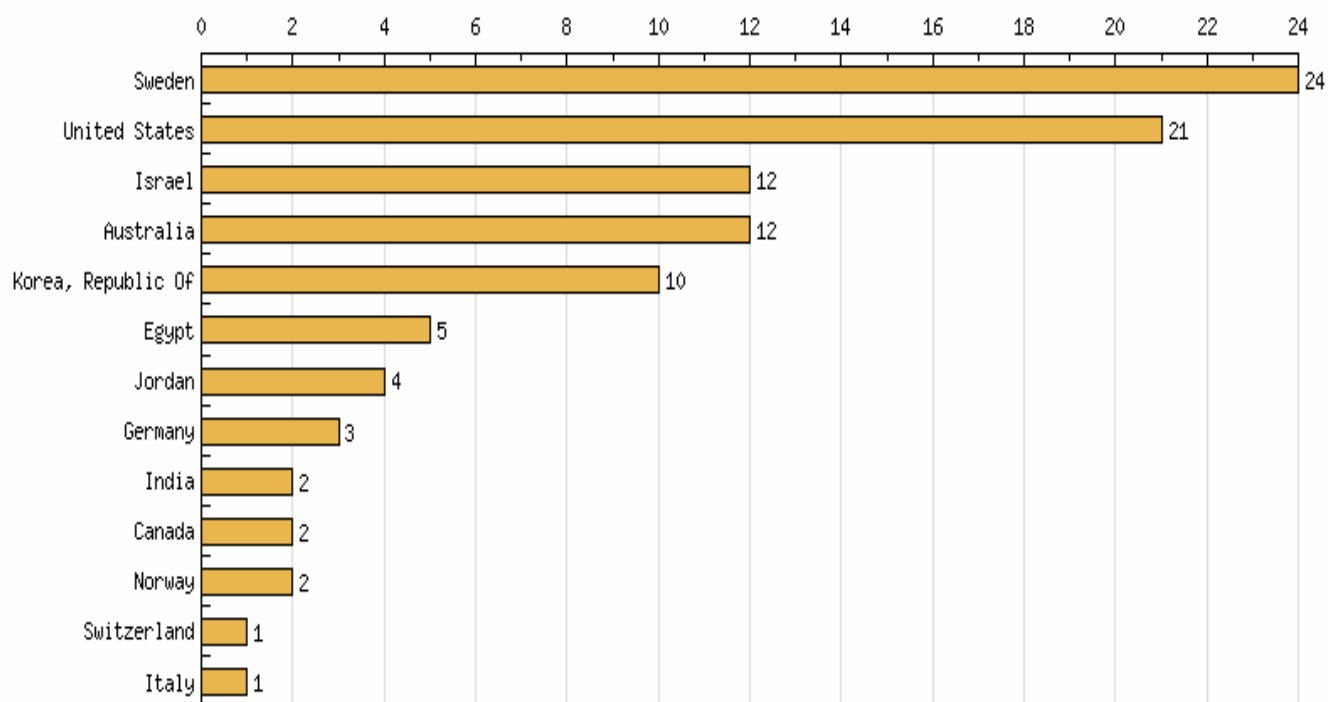

THE MONTANA MATHEMATICS ENTHUSIAST WORLDWIDE JOURNAL ACCESS STATISTICS

BAR GRAPHS BASED ON 100 PAGE LOADS FROM RANDOMLY SELECTED SEVEN DAY PERIODS FROM JUNE2006- DECEMBER 2006

May 28, 2006 – June 03, 2006

June 03, 2006 – June 9, 2006

June 06 – June 12, 2006

June 08 – June 14, 2006

June 09- June 15, 2006

June 10- June 16, 2006

July 1- July 7, 2006

July 4- July 10, 2006

July 5- July 11, 2006

August 1- August 7, 2006

August 2- August 8, 2006

August 4- August 10

August 8-August 14, 2006

August 20-August 26, 2006

August 21- August 27, 2006

September 1- September 6, 2006

IR = Iran

September 2- September 8, 2006

September 10-September 16, 2006

September 12- September 18, 2006

September 15- September 21, 2006

September 17- September 23, 2006

October 1- October 6, 2006

October 2- October 8, 2006