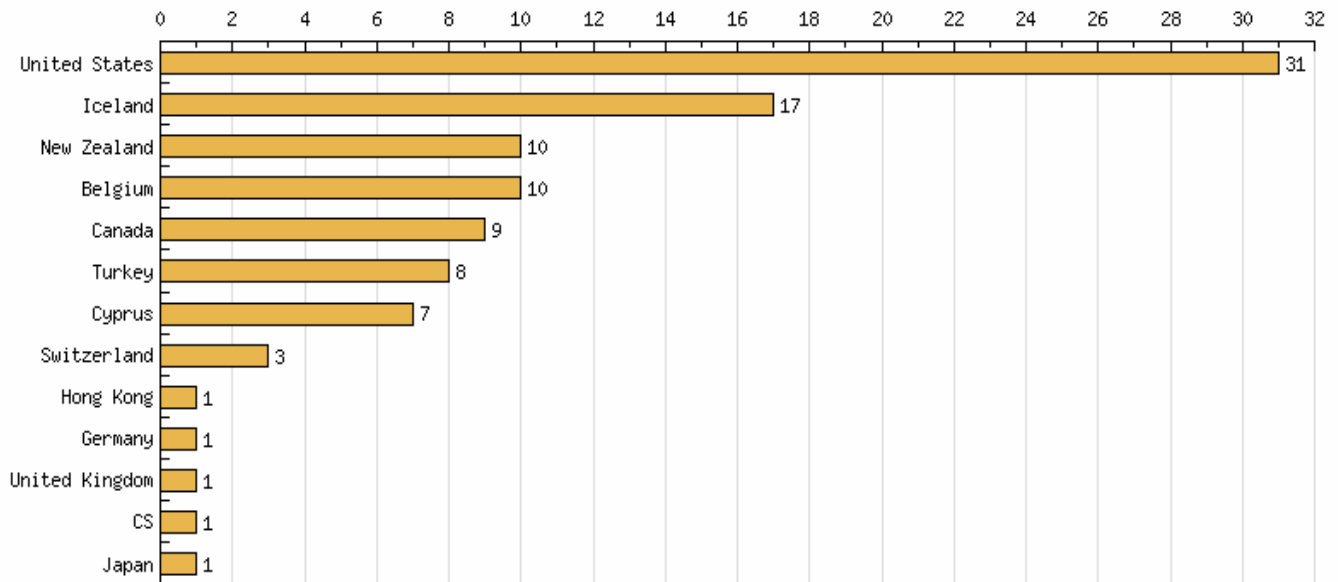

August 1- August 7, 2006

August 2- August 8, 2006

August 4- August 10

August 8-August 14, 2006

August 20-August 26, 2006

August 21- August 27, 2006

September 1- September 6, 2006

IR = Iran

September 2- September 8, 2006

September 10-September 16, 2006

September 12- September 18, 2006

September 15- September 21, 2006

September 17- September 23, 2006

October 1- October 6, 2006

October 2- October 8, 2006

October 3- October 9, 2006

October 4 – October 10, 2006

CS= Serbia and Montenegro

October 6 – October 12, 2006

November 1- November 7, 2006

November 2- November 9, 2006

November 22- November 29, 2006

December 2- December 9, 2006

December 12- December 18, 2006

December 13- December 20, 2006

SUMMARY OF 2006