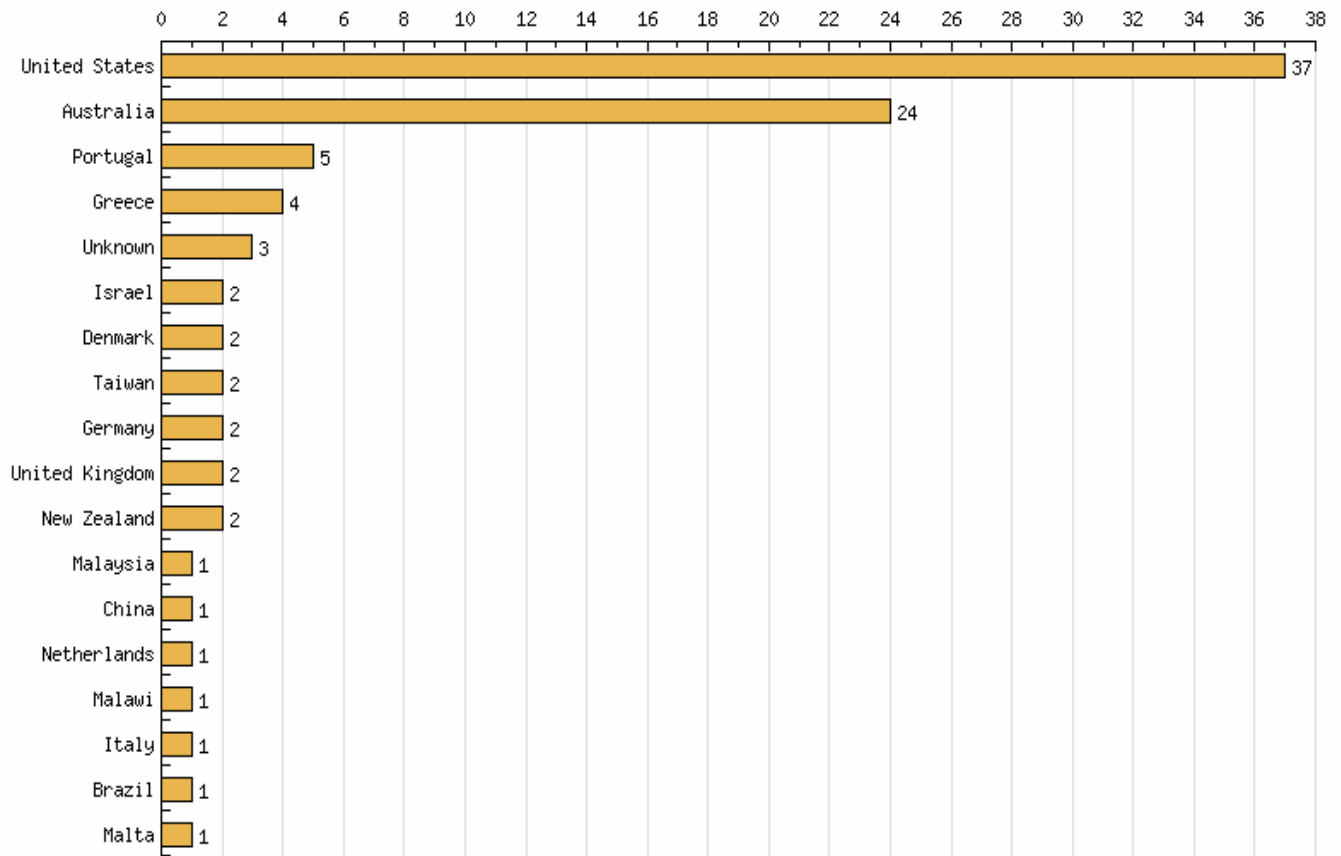

August 1- August 7, 2006

August 2- August 8, 2006

August 4- August 10

August 8-August 14, 2006

August 20-August 26, 2006

August 21- August 27, 2006

September 1- September 6, 2006

IR = Iran

September 2- September 8, 2006

September 10-September 16, 2006

September 12- September 18, 2006

September 15- September 21, 2006

September 17- September 23, 2006

October 1- October 6, 2006

October 2- October 8, 2006

October 3- October 9, 2006

October 4 – October 10, 2006

CS= Serbia and Montenegro

October 6 – October 12, 2006

November 1- November 7, 2006

November 2- November 9, 2006

November 22- November 29, 2006

December 2- December 9, 2006

December 12- December 18, 2006

December 13- December 20, 2006

SUMMARY OF 2006