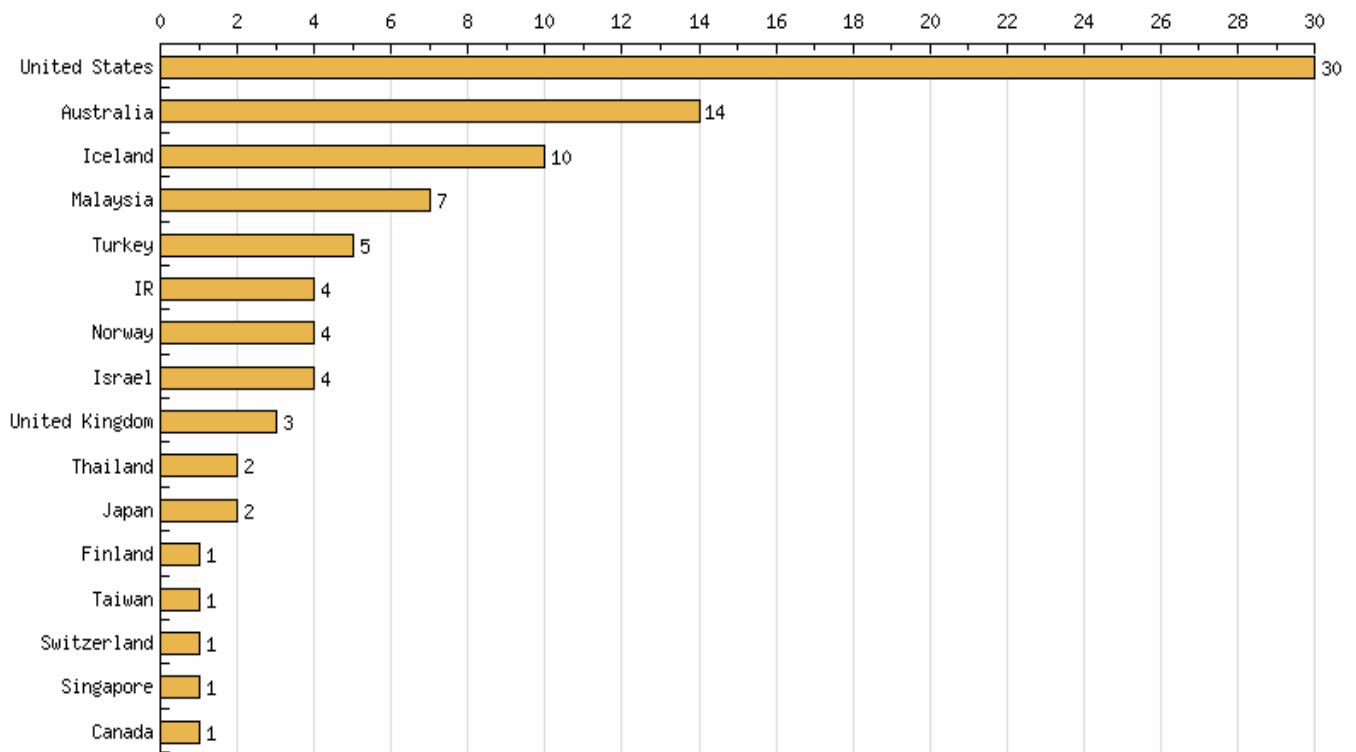

August 1- August 7, 2006

August 2- August 8, 2006

August 4- August 10

August 8-August 14, 2006

August 20-August 26, 2006

August 21- August 27, 2006

September 1- September 6, 2006

IR = Iran

September 2- September 8, 2006

September 10-September 16, 2006

September 12- September 18, 2006

September 15- September 21, 2006

September 17- September 23, 2006

October 1- October 6, 2006

October 2- October 8, 2006

October 3- October 9, 2006

October 4 – October 10, 2006

CS= Serbia and Montenegro

October 6 – October 12, 2006

November 1- November 7, 2006

November 2- November 9, 2006

November 22- November 29, 2006

December 2- December 9, 2006

December 12- December 18, 2006

December 13- December 20, 2006

SUMMARY OF 2006