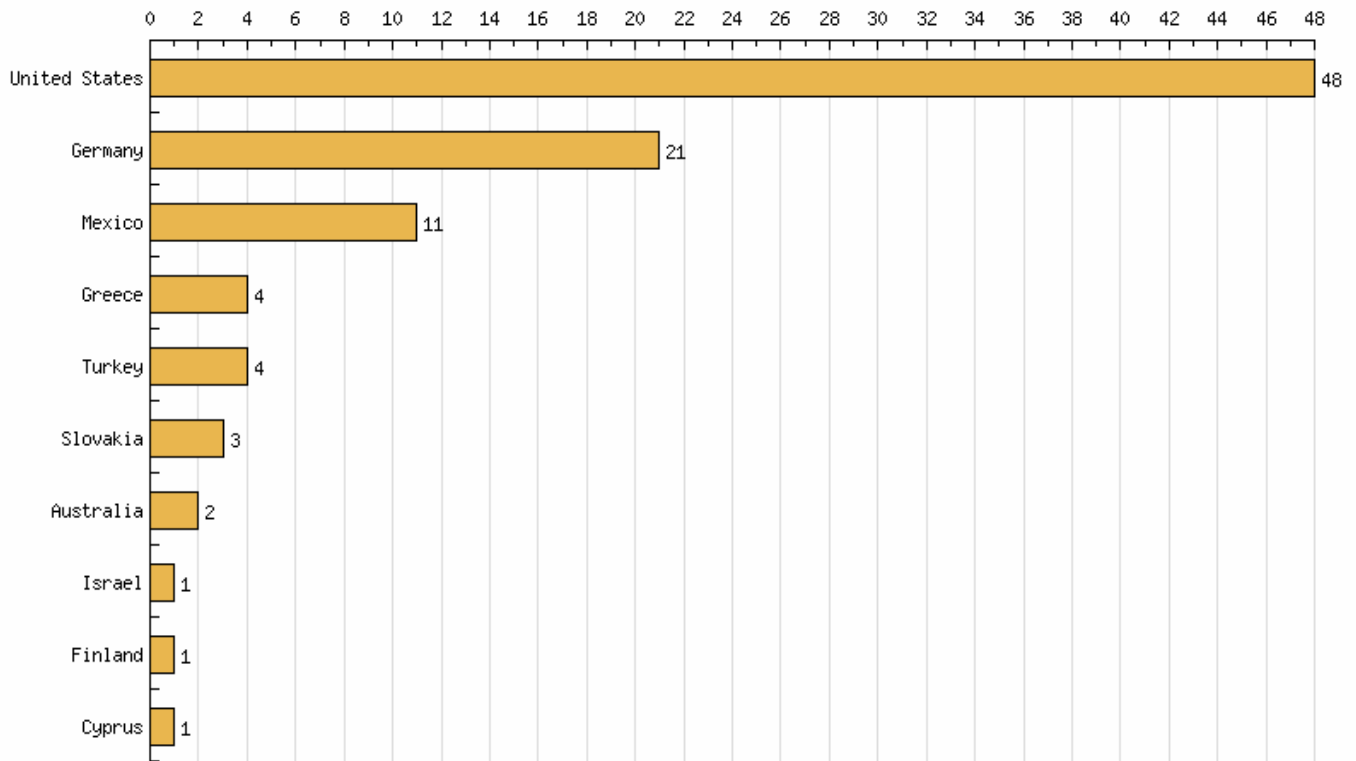

August 1- August 7, 2006

August 2- August 8, 2006

August 4- August 10

August 8-August 14, 2006

August 20-August 26, 2006

August 21- August 27, 2006

September 1- September 6, 2006

IR = Iran

September 2- September 8, 2006

September 10-September 16, 2006

September 12- September 18, 2006

September 15- September 21, 2006

September 17- September 23, 2006

October 1- October 6, 2006

October 2- October 8, 2006

October 3- October 9, 2006

October 4 – October 10, 2006

CS= Serbia and Montenegro

October 6 – October 12, 2006

November 1- November 7, 2006

November 2- November 9, 2006

November 22- November 29, 2006

December 2- December 9, 2006

December 12- December 18, 2006

December 13- December 20, 2006

SUMMARY OF 2006