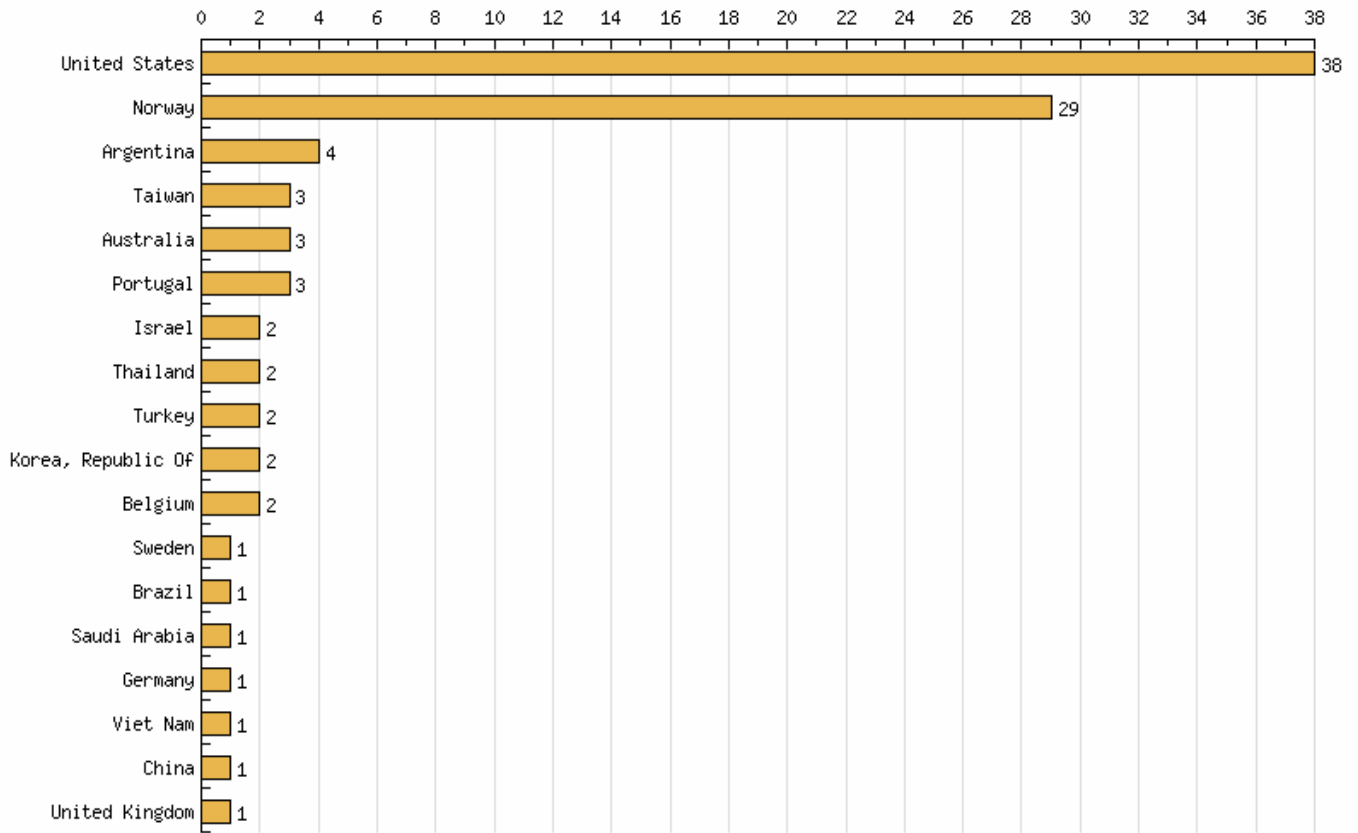

THE MONTANA MATHEMATICS ENTHUSIAST WORLDWIDE JOURNAL ACCESS STATISTICS

BAR GRAPHS BASED ON 100 PAGE LOADS FROM RANDOMLY SELECTED SEVEN DAY PERIODS FROM JUNE2006- DECEMBER 2006

May 28, 2006 – June 03, 2006

June 03, 2006 – June 9, 2006

June 06 – June 12, 2006

June 08 – June 14, 2006

June 09- June 15, 2006

June 10- June 16, 2006

July 1- July 7, 2006

July 4- July 10, 2006

July 5- July 11, 2006

August 1- August 7, 2006

August 2- August 8, 2006

August 4- August 10

August 8-August 14, 2006

August 20-August 26, 2006

August 21- August 27, 2006

September 1- September 6, 2006

IR = Iran

September 2- September 8, 2006

September 10-September 16, 2006

September 12- September 18, 2006

September 15- September 21, 2006

September 17- September 23, 2006

October 1- October 6, 2006

October 2- October 8, 2006