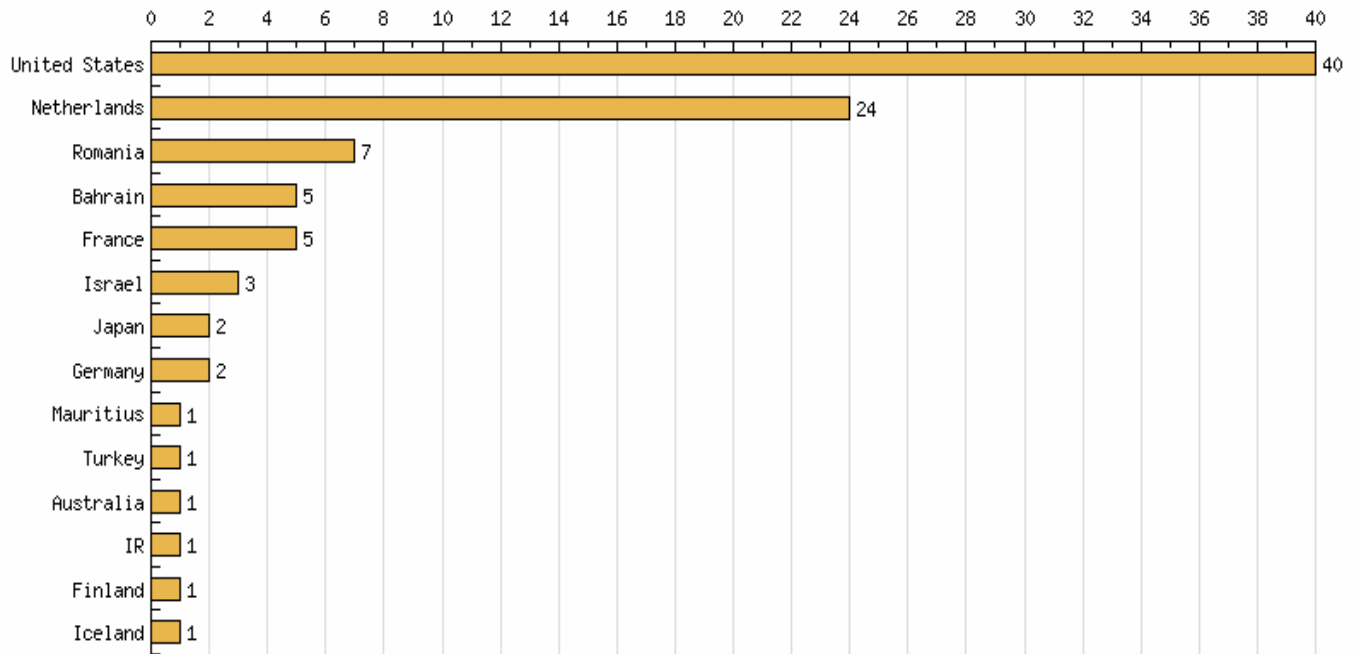

June 03, 2006 – June 9, 2006

June 06 – June 12, 2006

June 08 – June 14, 2006

June 09- June 15, 2006

June 10- June 16, 2006

July 1- July 7, 2006

July 4- July 10, 2006

July 5- July 11, 2006

August 1- August 7, 2006

August 2- August 8, 2006

August 4- August 10

August 8-August 14, 2006

August 20-August 26, 2006

August 21- August 27, 2006

September 1- September 6, 2006

IR = Iran

September 2- September 8, 2006

September 10-September 16, 2006

September 12- September 18, 2006

September 15- September 21, 2006

September 17- September 23, 2006

October 1- October 6, 2006

October 2- October 8, 2006

October 3- October 9, 2006

October 4 – October 10, 2006

CS= Serbia and Montenegro

October 6 – October 12, 2006

November 1- November 7, 2006

November 2- November 9, 2006

November 22- November 29, 2006

December 2- December 9, 2006