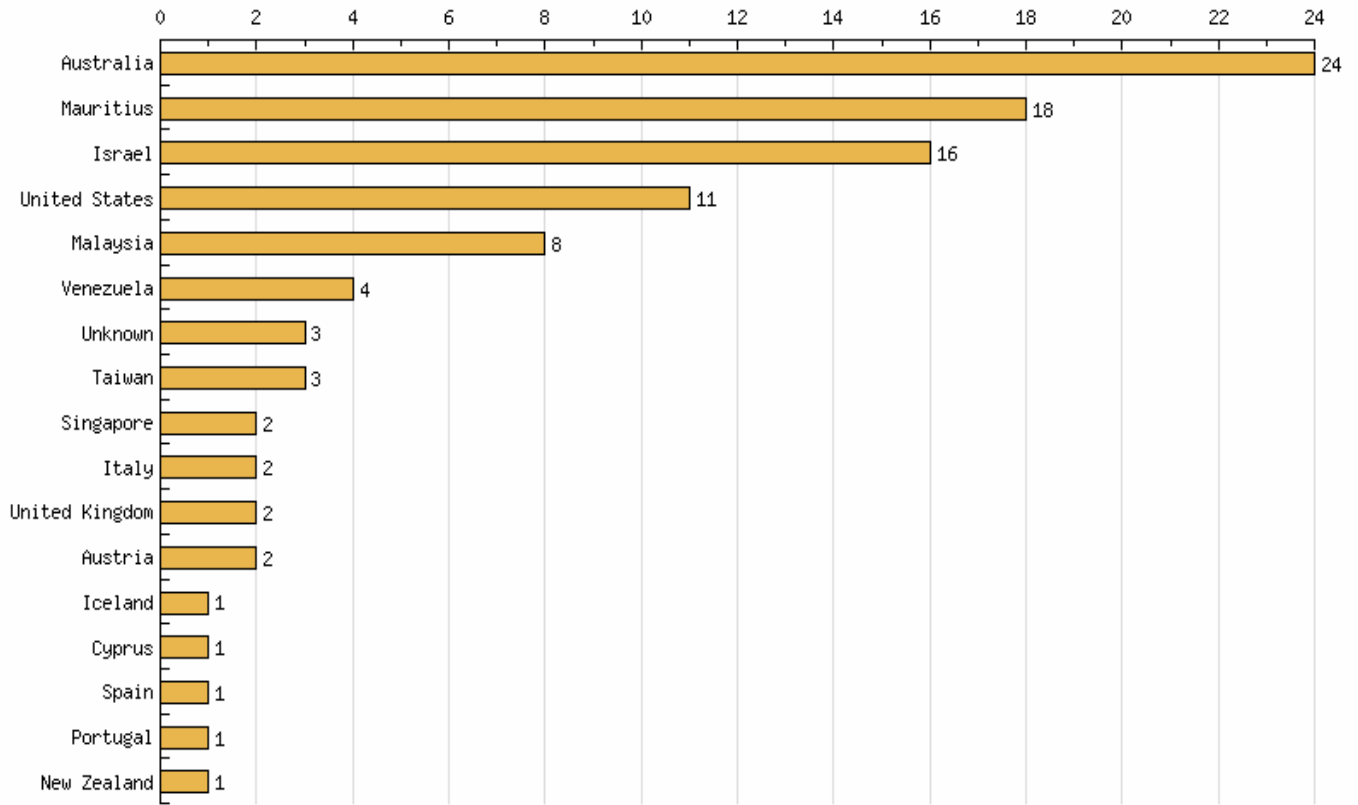

August 1- August 7, 2006

August 2- August 8, 2006

August 4- August 10

August 8-August 14, 2006

August 20-August 26, 2006

August 21- August 27, 2006

September 1- September 6, 2006

IR = Iran

September 2- September 8, 2006

September 10-September 16, 2006

September 12- September 18, 2006

September 15- September 21, 2006

September 17- September 23, 2006

October 1- October 6, 2006

October 2- October 8, 2006

October 3- October 9, 2006

October 4 – October 10, 2006

CS= Serbia and Montenegro

October 6 – October 12, 2006

November 1- November 7, 2006

November 2- November 9, 2006

November 22- November 29, 2006

December 2- December 9, 2006

December 12- December 18, 2006

December 13- December 20, 2006

SUMMARY OF 2006