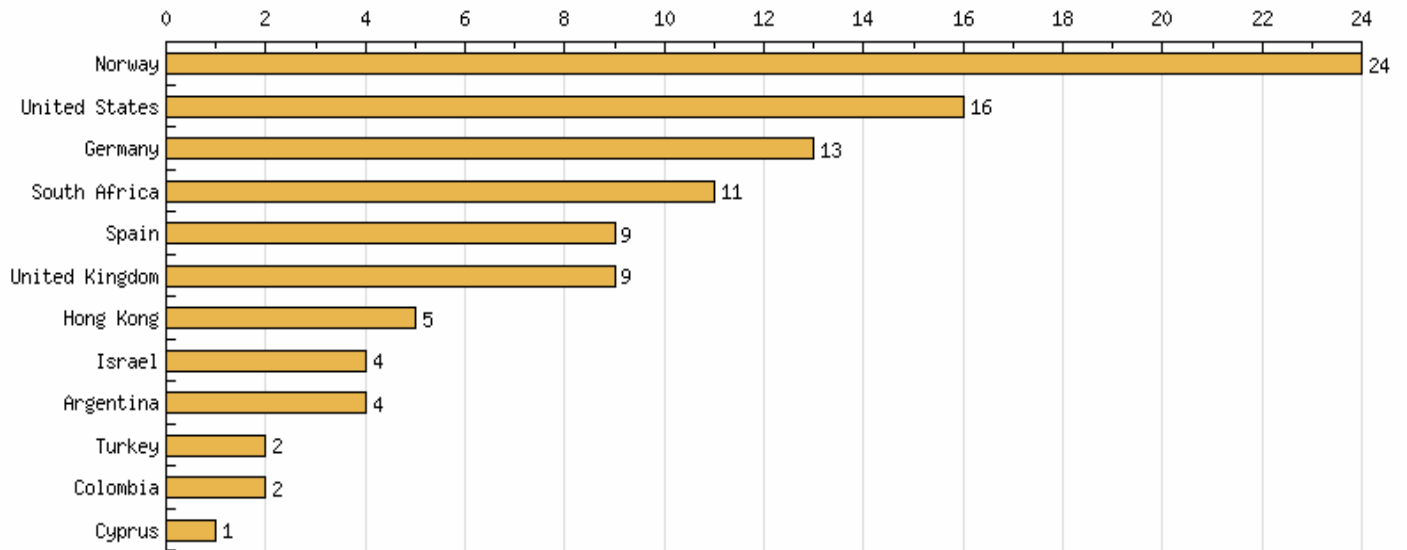

THE MONTANA MATHEMATICS ENTHUSIAST WORLDWIDE JOURNAL ACCESS STATISTICS

BAR GRAPHS BASED ON 100 PAGE LOADS FROM RANDOMLY SELECTED SEVEN DAY PERIODS FROM JUNE2006- DECEMBER 2006

May 28, 2006 – June 03, 2006

June 03, 2006 – June 9, 2006

June 06 – June 12, 2006

June 08 – June 14, 2006

June 09- June 15, 2006

June 10- June 16, 2006

July 1- July 7, 2006

July 4- July 10, 2006

July 5- July 11, 2006

August 1- August 7, 2006

August 2- August 8, 2006

August 4- August 10

August 8-August 14, 2006

August 20-August 26, 2006

August 21- August 27, 2006

September 1- September 6, 2006

IR = Iran