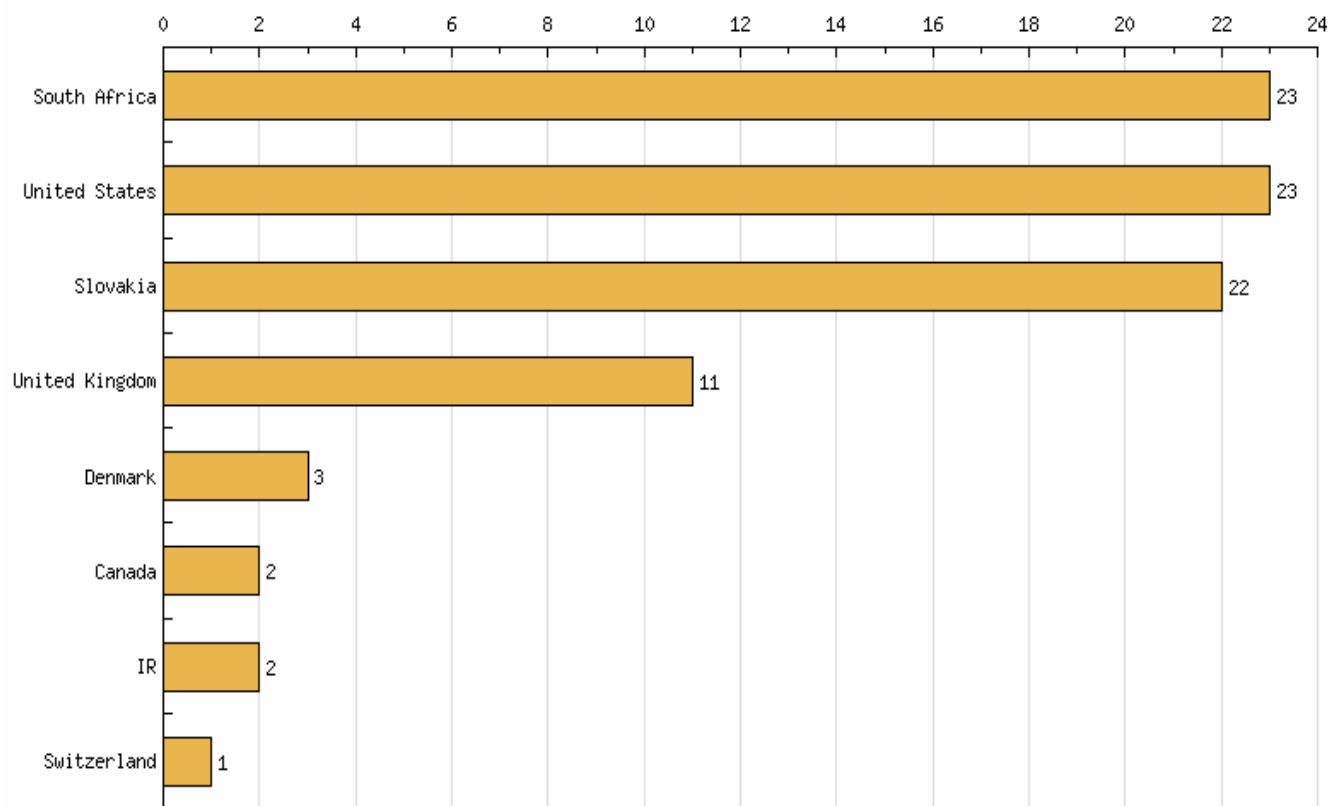

August 1- August 7, 2006

August 2- August 8, 2006

August 4- August 10

August 8-August 14, 2006

August 20-August 26, 2006

August 21- August 27, 2006

September 1- September 6, 2006

IR = Iran

September 2- September 8, 2006

September 10-September 16, 2006

September 12- September 18, 2006

September 15- September 21, 2006

September 17- September 23, 2006

October 1- October 6, 2006

October 2- October 8, 2006

October 3- October 9, 2006

October 4 – October 10, 2006

CS= Serbia and Montenegro

October 6 – October 12, 2006

November 1- November 7, 2006

November 2- November 9, 2006

November 22- November 29, 2006

December 2- December 9, 2006

December 12- December 18, 2006

December 13- December 20, 2006

SUMMARY OF 2006