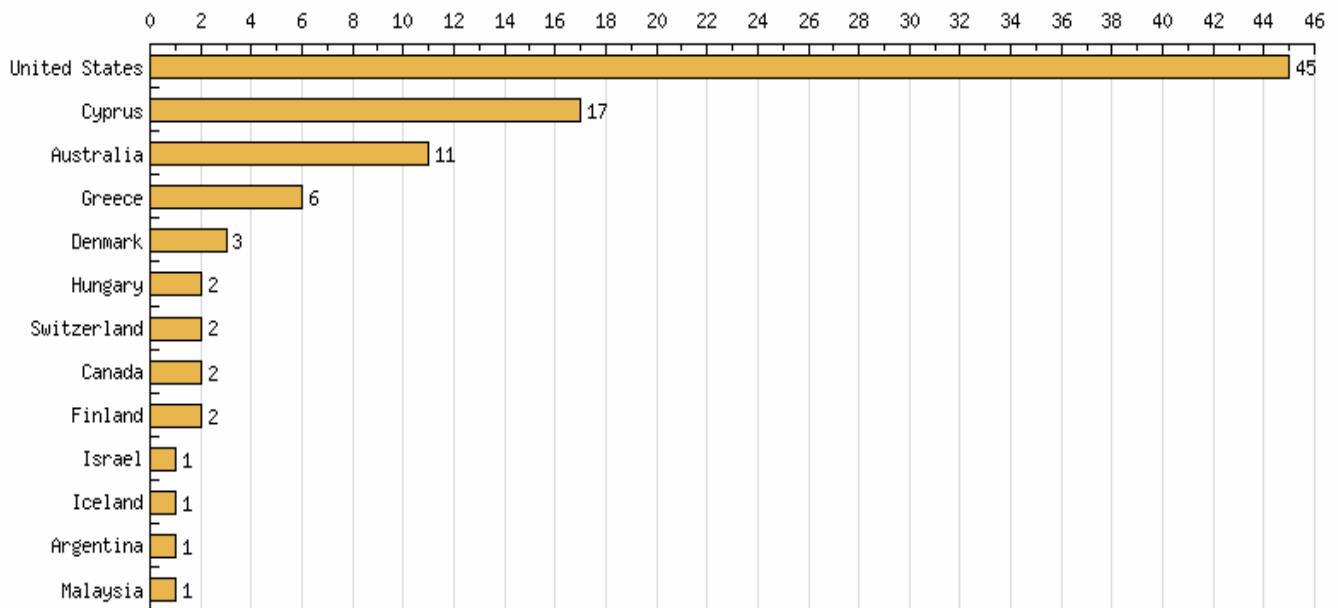

August 1- August 7, 2006

August 2- August 8, 2006

August 4- August 10

August 8-August 14, 2006

August 20-August 26, 2006

August 21- August 27, 2006

September 1- September 6, 2006

IR = Iran

September 2- September 8, 2006

September 10-September 16, 2006

September 12- September 18, 2006

September 15- September 21, 2006

September 17- September 23, 2006

October 1- October 6, 2006

October 2- October 8, 2006

October 3- October 9, 2006

October 4 – October 10, 2006

CS= Serbia and Montenegro

October 6 – October 12, 2006

November 1- November 7, 2006

November 2- November 9, 2006

November 22- November 29, 2006

December 2- December 9, 2006

December 12- December 18, 2006

December 13- December 20, 2006

SUMMARY OF 2006